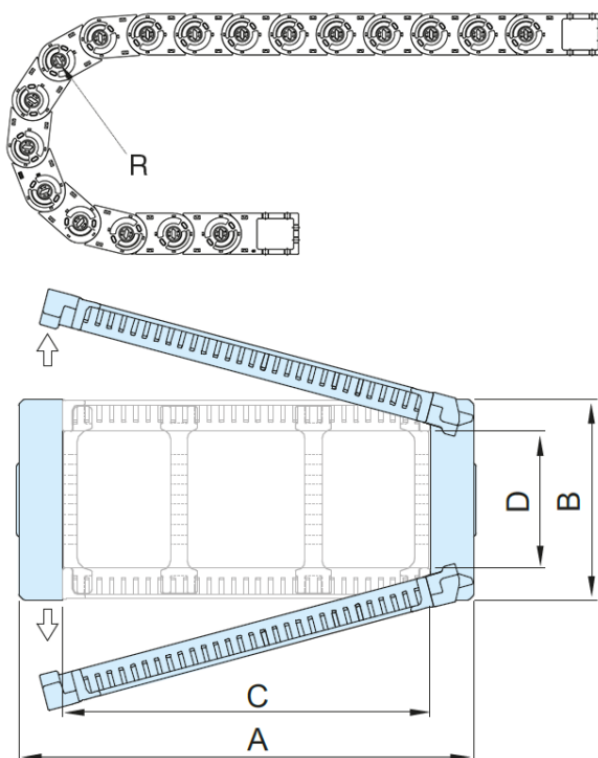

Article number: 18ST044N150R150

Description: ST Shift cable chain, ST044N.150 Radius 150- Hoved nr. (1LK)  
Type ST044N.150.R150

## Measures

A = 171

B = 38

C = 150

D = 26

I = 44

R = 150